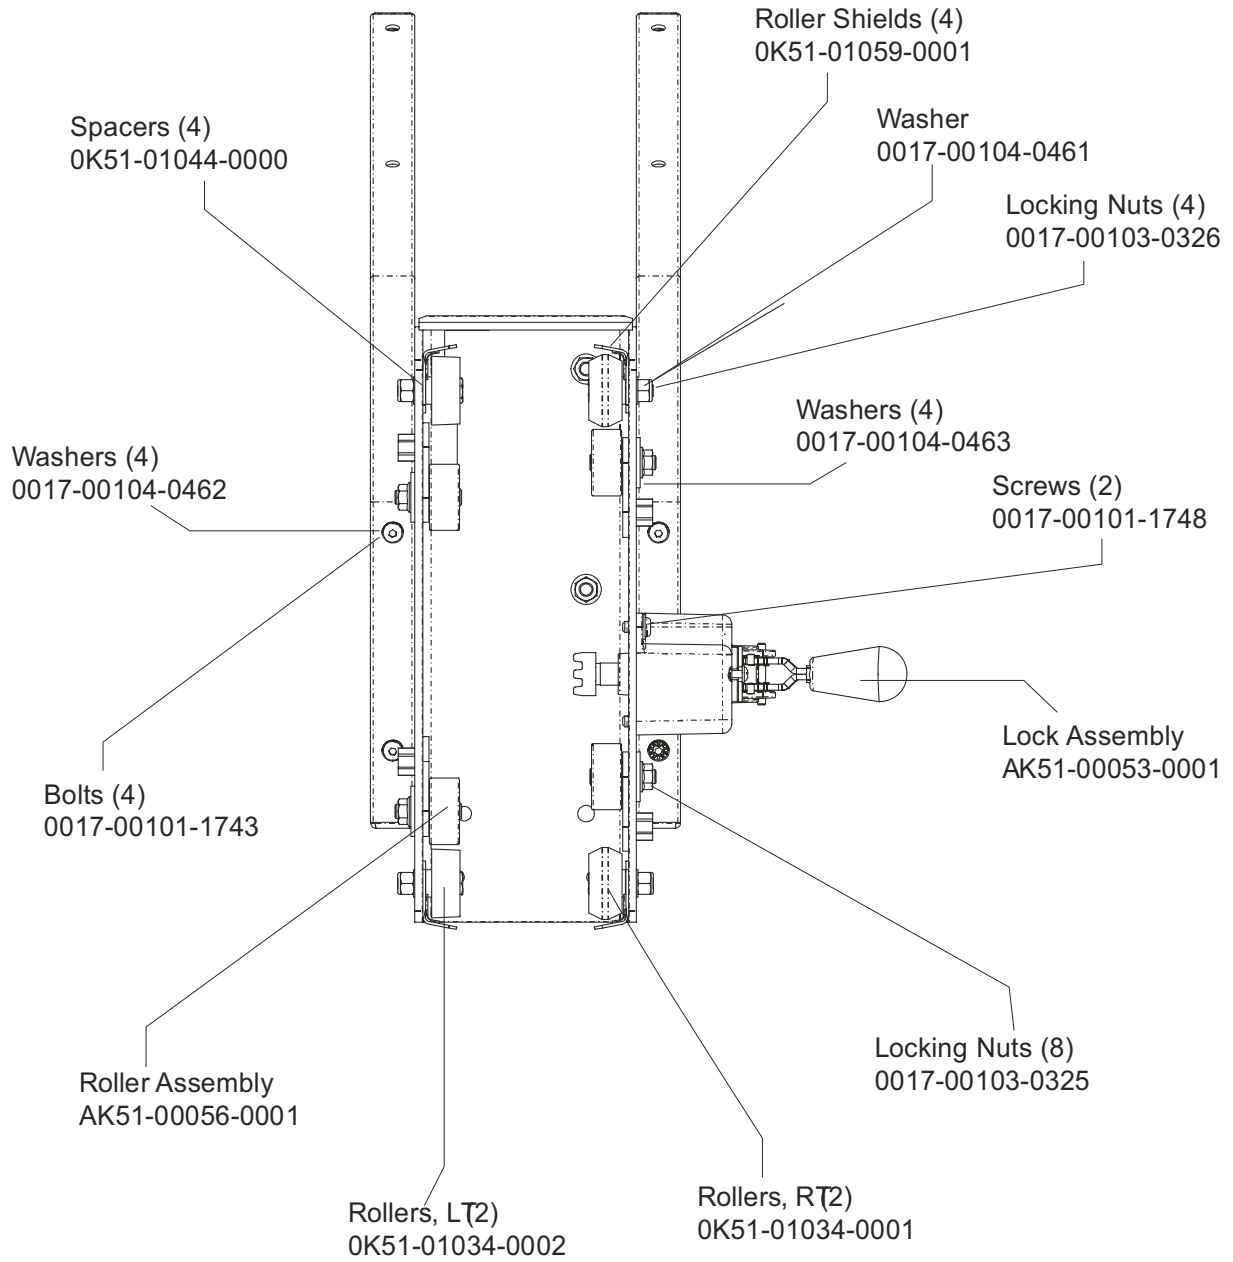

Seat Assembly .....14

Seat Bottom Assembly .....15

Seat Frame Assembly .....16

Seat Pads and Accessory Tray .....17

Extrusion Assembly.....18

Seat Locking Assembly .....19

Wheel and Leveler .....20

Cables .....21

Description	Part No.
OPERATION MANUAL	M051-00K39-A167
POWER OPTION KIT 120V	GK39-00002-0002
POWER OPTION KIT 240/50V UK	GK39-00002-0004
POWER OPTION KIT 240V+AUS	GK39-00002-0005
POWER OPTION KIT 230/50V CON	GK39-00002-0006
HARDWARE BAG	GK39-00002-0008
TOUCH UP PAINT: SPRAY CAN .5 OZ BOTTLE W/APPLICATOR .33 OZ PEN	0017-00008-0204 0017-00008-0205 0017-00008-0206
SERVICE MANUAL	M051-00K39-A012

Resistor Assembly  
AK39-00020-0001

Power Control Board Assembly  
AK39-00022-0001

Alternator w/Pulley Assembly  
AK63-00093-0000

Alternator Pulley  
0K61-02500-0001

Alternator  
0017-00009-0841

Locking Nut  
0017-00103-0117

Washer  
0017-00104-0044

Bolt  
0017-00101-0956

Intermediate Shaft and Bearing  
Assembly GK63-00002-0007

Idler Bracket Assembly  
AK63-00021-0000

Locking Assembly  
AK51-00053-0001

Cable Coax - AK32-00020-0001  
Cable Power Ext - AK32-00078-0001